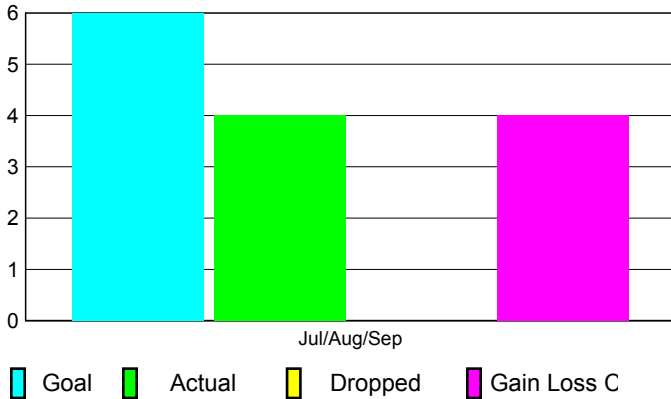

2010-2011 GMT Reports for District (or Undistricted) **District 324A3 INDIA**

GMT: **Adv K G RAMA KRISHNA MUR**

Location: **INDIA**

GMT CA: **6**

CLUBS

Club Results
2010-2011

Clubs
2009-2010

Month	New Club Goal	Actual New Clubs	Actual Dropped Clubs	Gain/Loss of Clubs	Gain/Loss of Clubs
Jul/Aug/Sep	6	4	0	4	5
Totals	6	4	0	4	5

Club Results 2010-2011

Goal, New, Dropped, Gain/Loss

Comparison of Club Gain/Loss

Current Year Compared to the Previous Year

YTD Status Quo Clubs 2010-2011

Status Quo Clubs Compared to Status Quo Members

MEMBERSHIP