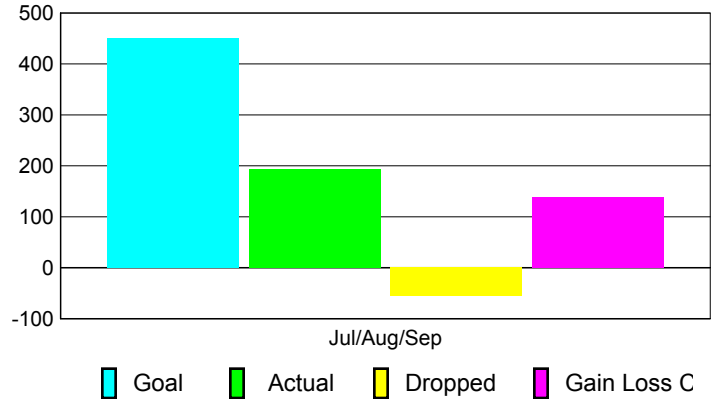

Membership Results 2010-2011

Goal, New, Dropped, Gain/Loss

Comparison of Membership Gain/Loss

Current Year Compared to the Previous Year